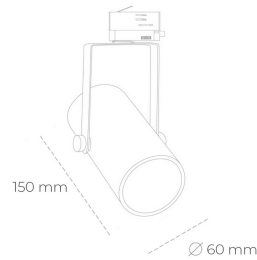

SPOTLIGHT LIDER B MICRO 935 19W 45° BLACK HI EFFICIENT ON/OFF **SPOTLIGHT**

Article number: N010-K0002-BB935-H6-C45-ZE52_500-##-###

LED	COB
Light colour	3500 [K] HI EFFICIENT
CRI	90
Led chip flux	3054 [lm]
Luminous flux	2748 [lm]
System power	19 [W]
Luminaire Efficiency	145 [lm/W]
Beam angle	45°
Controller	ON/OFF
MacAdam	3 SDCM

Spotlight LED

Track mounted LED spotlight. Aluminium housing. Available in white, black and grey. Any RAL palette colour available on enquiry. Reflector beams available: 15°, 25° and 45°. Maximum power is 19W

LUMINAIRE

Weight	0.7 [kg]
Protection rating IP , IK , class	IP 20, IK 1,
Luminaire colour	BLACK
Cover	Plastic
Operating voltage	220-240V 50-60Hz

Note: All data are typical values. Tolerance of measurements +/-10%
System features may change with product improvements due to technical advances.